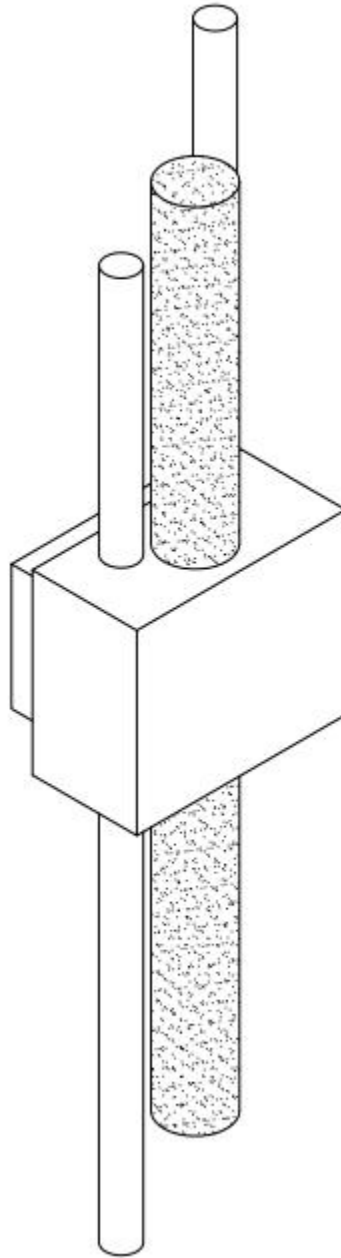

Assembly Instruction

MONTERINGSANVISNING | MONTAGEANLEITUNGEN

re

ProductNumber: 17030-001
Description:Clermont - Wall Lamp

@Venturehomese
@Venture.Design

Do not tighten screws until all screws
have been assembled !

**Venture
home**

ENG

Caution

- This product is made for indoor use only
- As the temperature of the lamp body and bulb is high after the light is turned on, do not let children touch the lamp. Electrical components and bulbs are only to be handled by adults.
- Clean the product with a soft cloth. Do not use water! The Product should not come in touch with fluids, gas, humidity or casutic materials.
- Do not cover the luminaire with any objects.
- Only rated voltage and frequence should be used with this product.
- Check the powercable carefully, do not connect the product if any damages can be found iin the cable.
- Only the manufacturer, their service agent or other qualified person may repair and or replace damaged parts.
- Installation must be made with the correct screws and screwcups. These parts are not included with this product as different materials demand different standards.